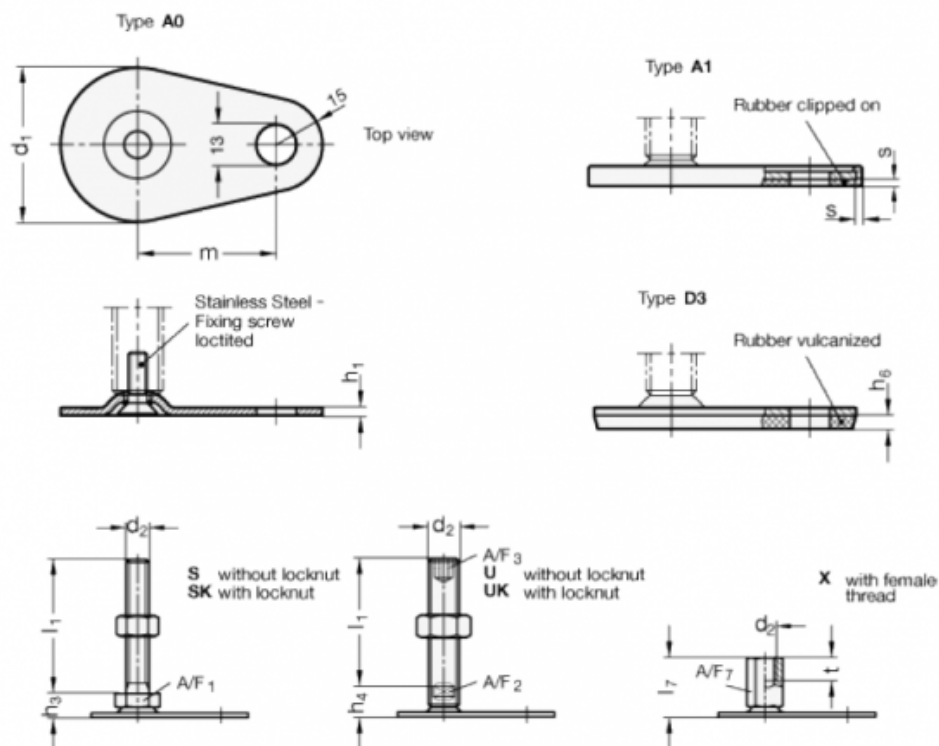

Article number: 204260M10100A0SK  
 Description: E+G levelling foot  
 GN 42-60-M10-100-A0-SK  
 Note: SK With nut, External hexagon at the bottom

## Measures

A/F1 = 17  
 d1 = 60  
 d2 = M10  
 h1 = 2.5  
 h3 = 11  
 h6 =  
 l1 = 100  
 m = 50

s =